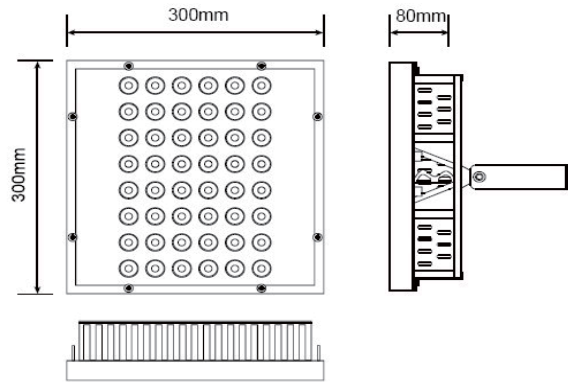

## Related products

ZYLED-SLAC4-150W, Canopy Light

ZYLED SLAC4, Canopy Light, Outdoor

Product	Size (mm)
SLAC4-150W 90-295V AC/47-63Hz	300*300*80