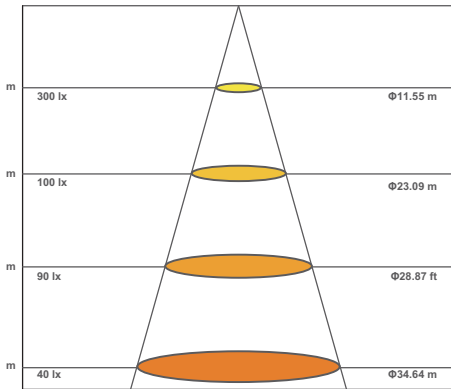

Installation diagrams

Electrical Characteristics

Full product name	Wattage (W)	Voltage (V)	Line Frequency (Hz)	Dimmable
ZYLED-SLAC4-150W	150	90~295	47~63	No

Electrical Characteristics

Full product name	Color Temperature	Approximate Lumens (Lm)	CRI	Color Temp. (Kelvin)
ZYLED-SLAC4-150W	WW	10800-12600	>80	4000K±300
ZYLED-SLAC4-150W	CW	13000-15000	>75	5700K±500